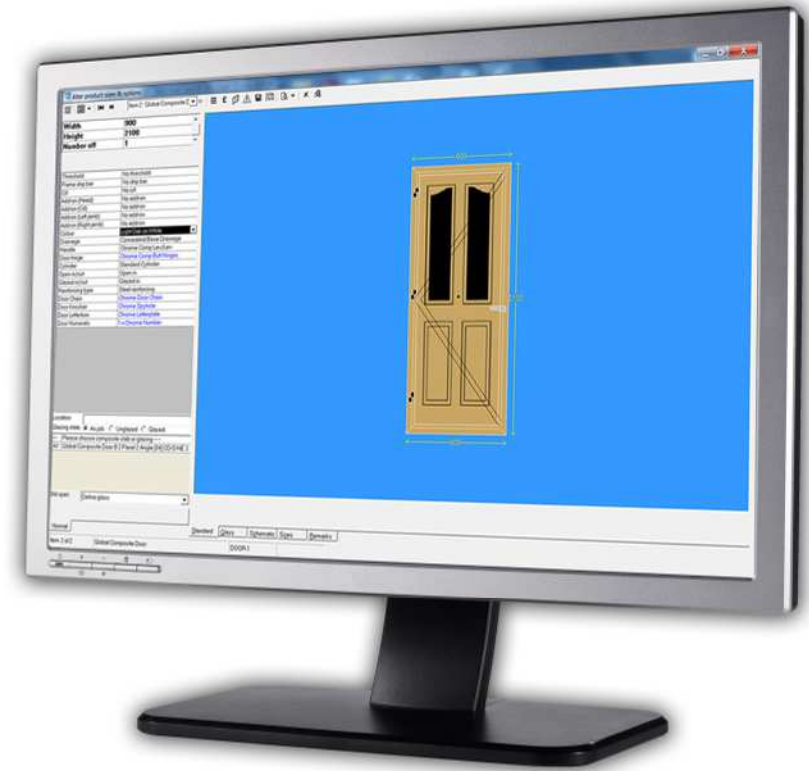

# CompDoor

Add the composite door product to your Evolution software for quoting and manufacturing.

You will be able to:

- Process a composite door & see what design your processing
- Receive detailed work sheets
- Order slabs using reports from the system as well as being able to verify the design with the customer