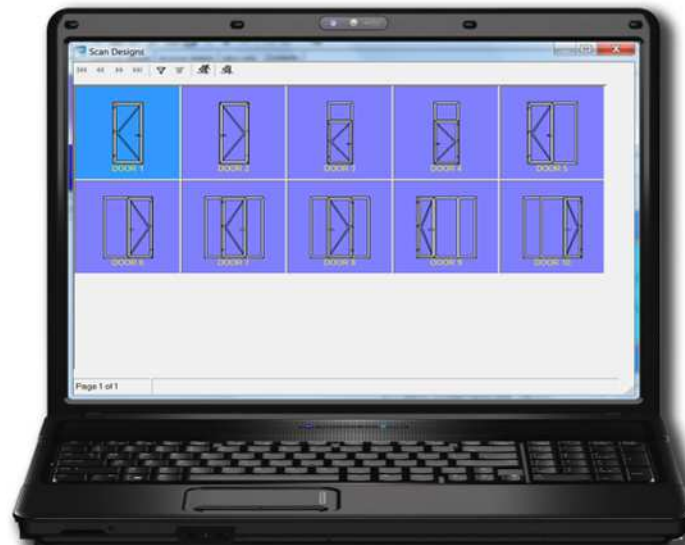

Choose from a range of designs